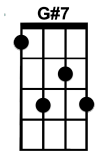

Moon of Manakoora

Frank Loesser and Alfred Newman

The [F] moon of Mana [Fm] koora [C] filled the [C7] night
With [F] magic Poly [Fm] nesian [C] charm [C9]
The [G7] moon of Mana [G#7] koora [Dm7] came in [G7] sight
And [B] brought you to my [G7] eager [C] arms

The [F] moon of Mana [Fm] koora [C] soon will [C7] rise
A [F] gain above the [Fm] island [C] shore [C6]
Then [G7] I'll behold it [G#7] in your [Dm7] dusky [G7] eyes
And [G7] you'll be in my [G#7] arms [G7] once [C] more [C7] [C9]

[INSTRUMENTAL]

The [F] moon of Mana [Fm] koora [C] filled the [C7] night
With [F] magic Poly [Fm] nesian [C] charm [C9]
The [G7] moon of Mana [G#7] koora [Dm7] came in [G7] sight
And [B] brought you to my [G7] eager [C] arms

The [F] moon of Mana [Fm] koora [C] soon will [C7] rise
[F] a gain above the [Fm] island [C] shore [C6]
Then [G7] I'll behold it [G#7] in your [Dm7] dusky [G7] eyes
And [G7] you'll be in my [G#7] arms [G7] once [C] more