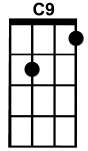

Moon of Manakoora

Frank Loesser and Alfred Newman

The [F] moon of Mana [Fm] koora [C] filled the [C7] night
With [F] magic Poly [Fm] nesian [C] charm [C9]
The [G7] moon of Mana [G#7] koora [Dm7] came in [G7] sight
And [B] brought you to my [G7] eager [C] arms

The [F] moon of Mana [Fm] koora [C] soon will [C7] rise
A [F] gain above the [Fm] island [C] shore [C6]
Then [G7] I'll behold it [G#7] in your [Dm7] dusky [G7] eyes
And [G7] you'll be in my [G#7] arms [G7] once [C] more [C7] [C9]

[INSTRUMENTAL]

The [F] moon of Mana [Fm] koora [C] filled the [C7] night
With [F] magic Poly [Fm] nesian [C] charm [C9]
The [G7] moon of Mana [G#7] koora [Dm7] came in [G7] sight
And [B] brought you to my [G7] eager [C] arms

The [F] moon of Mana [Fm] koora [C] soon will [C7] rise
[F] a gain above the [Fm] island [C] shore [C6]
Then [G7] I'll behold it [G#7] in your [Dm7] dusky [G7] eyes
And [G7] you'll be in my [G#7] arms [G7] once [C] more