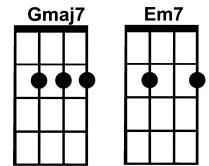

Tennessee Waltz

Writer: Redd Stewart, Pee Wee King

I was [G] dancing with my [Gmaj7] darlin'
To the [G7] Tennessee [C] Waltz
When an [G] old friend I [Em7] happened to [A7] see [D7]
I intro- [G] duced him to my [Gmaj7] darlin'
And [G7] while they were [C] dancing
My [G] friend stole my [D7] sweetheart from [G] me

[CHORUS]

I re- [G] member the [B7] night and the [C] Tennessee [G] Waltz
'Cause I know just how [Em7] much I have [A7] lost [D7]
Yes I [G] lost my little [Gmaj7] darlin'
The [G7] night they were [C] playing
The [G] beautiful [D7] Tennessee [G] Waltz [C] / [G]

I was [G] dancing with my [Gmaj7] darlin'
To the [G7] Tennessee [C] Waltz
When an [G] old friend I [Em7] happened to [A7] see [D7]
I intro- [G] duced him to my [Gmaj7] darlin'
And [G7] while they were [C] dancing
My [G] friend stole my [D7] sweetheart from [G] me [C] / [G]

[REPEAT CHORUS]

She comes [G] dancing through the [Gmaj7] darkness
To the [G7] Tennessee [C] Waltz
And I [G] feel like I'm [Em7] falling a- [A7] part [D7]
And it's [G] stronger than [Gmaj7] drink
And it's [G7] deeper than [C] sorrow
This [G] darkness she's [D7] left in my [G] heart [C] / [G]