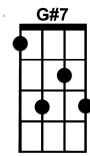

# Moon of Manakoora

Frank Loesser and Alfred Newman

The [F] moon of Mana [Fm] koora [C] filled the [C7] night  
With [F] magic Poly [Fm] nesian [C] charm [C7]  
The [G7] moon of Mana [G#7] koora [Dm7] came in [G7] sight  
And [B] brought you to my [G7] eager [C] arms

The [F] moon of Mana [Fm] koora [C] soon will [C7] rise  
A [F] gain above the [Fm] island [C] shore [C7]  
Then [G7] I'll behold it [G#7] in your [Dm7] dusky [G7] eyes  
And [G7] you'll be in my [G#7] arms [G7] once [C] more [C7]

[INSTRUMENTAL]

The [F] moon of Mana [Fm] koora [C] filled the [C7] night  
With [F] magic Poly [Fm] nesian [C] charm [C7]  
The [G7] moon of Mana [G#7] koora [Dm7] came in [G7] sight  
And [B] brought you to my [G7] eager [C] arms

The [F] moon of Mana [Fm] koora [C] soon will [C7] rise  
[F] a gain above the [Fm] island [C] shore [C7]  
Then [G7] I'll behold it [G#7] in your [Dm7] dusky [G7] eyes  
And [G7] You'll be in my [G#7] arms [G7] once [C] more  
[TAG]