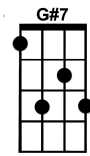

Moon of Manakoora

Frank Loesser and Alfred Newman

The [F] moon of Mana [Fm] koora [C] filled the [C7] night
With [F] magic Poly [Fm] nesian [C] charm [C7]
The [G7] moon of Mana [G#7] koora [Dm7] came in [G7] sight
And [B] brought you to my [G7] eager [C] arms

The [F] moon of Mana [Fm] koora [C] soon will [C7] rise
A [F] gain above the [Fm] island [C] shore [C7]
Then [G7] I'll behold it [G#7] in your [Dm7] dusky [G7] eyes
And [G7] you'll be in my [G#7] arms [G7] once [C] more [C7]

[INSTRUMENTAL]

The [F] moon of Mana [Fm] koora [C] filled the [C7] night
With [F] magic Poly [Fm] nesian [C] charm [C7]
The [G7] moon of Mana [G#7] koora [Dm7] came in [G7] sight
And [B] brought you to my [G7] eager [C] arms

The [F] moon of Mana [Fm] koora [C] soon will [C7] rise
[F] a gain above the [Fm] island [C] shore [C7]
Then [G7] I'll behold it [G#7] in your [Dm7] dusky [G7] eyes
And [G7] you'll be in my [G#7] arms [G7] once [C] more
[TAG]